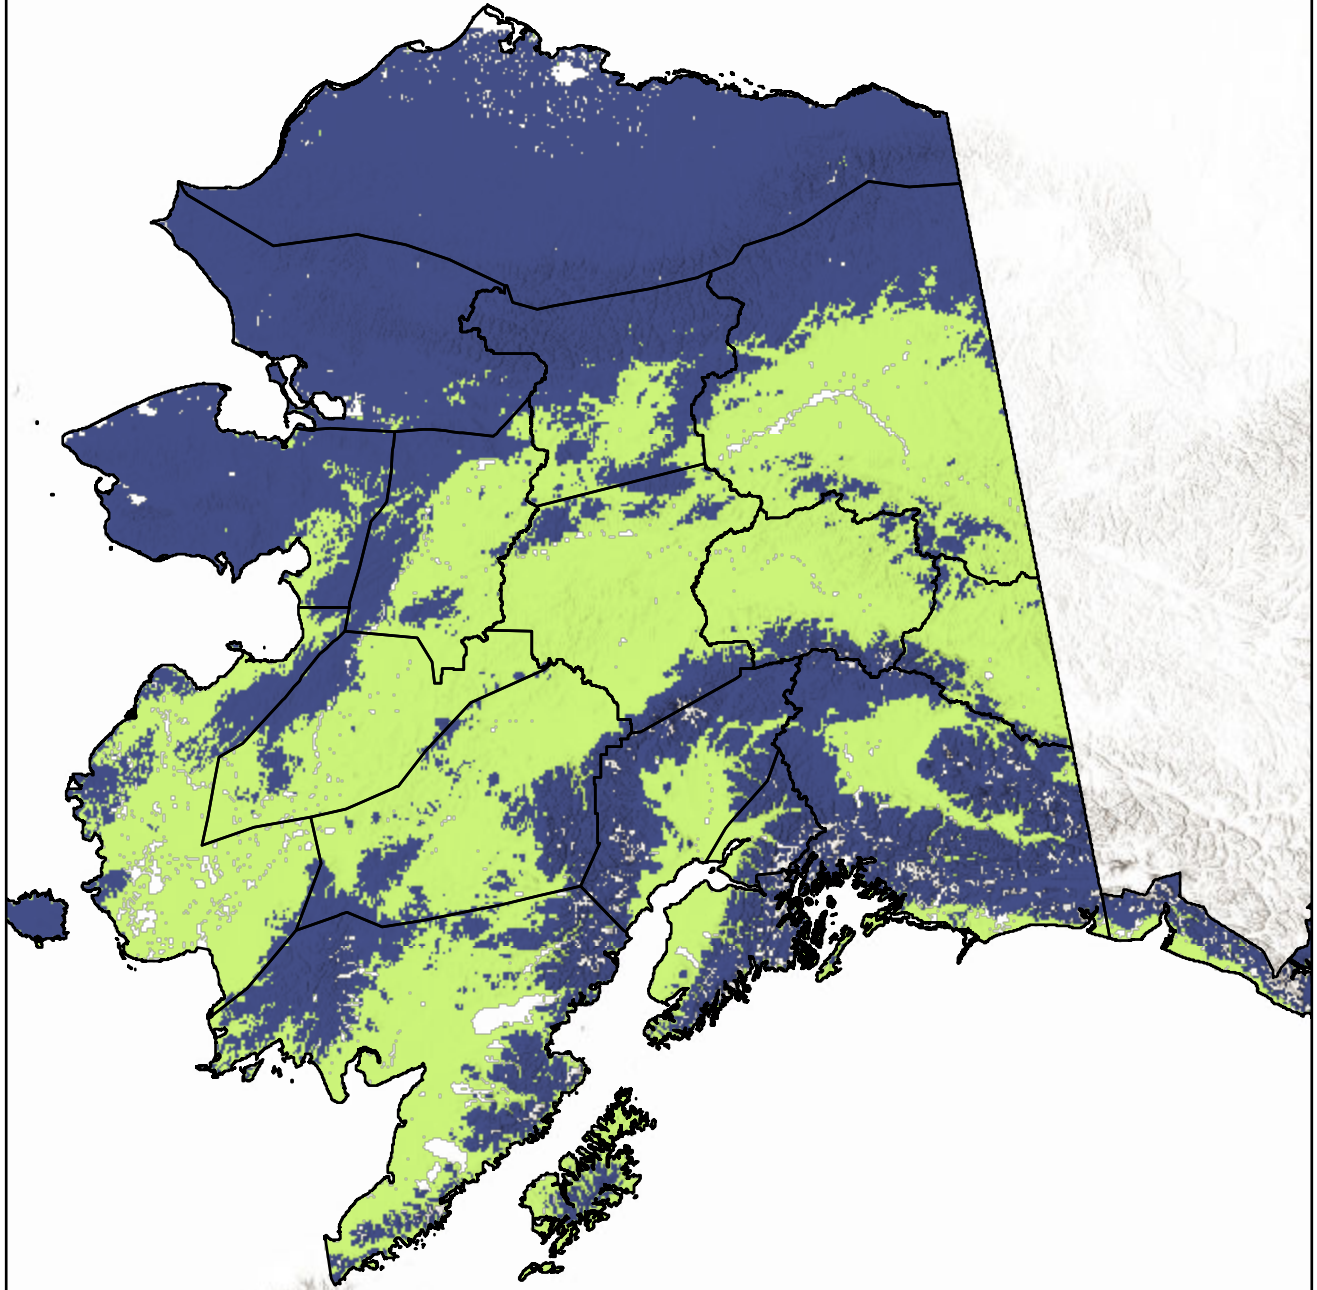

Day Zero (Yesterday) Snow Status

- PSA Boundary
- Snow Free
- Snow Present

NASA Alaska Land Information System Snow Depth as Snow On/Off

5/17/2024

US National Ice Center IMS as Snow On/Off